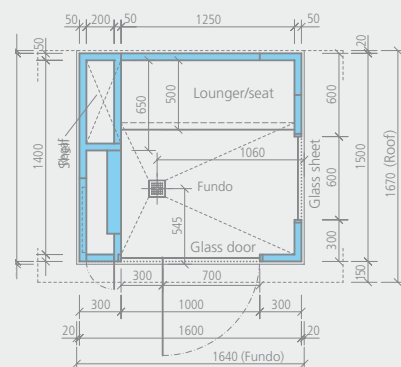

Technical drawings