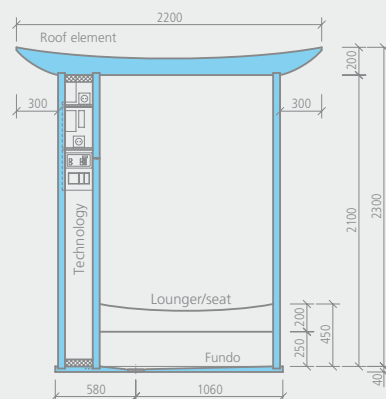

Technical drawings