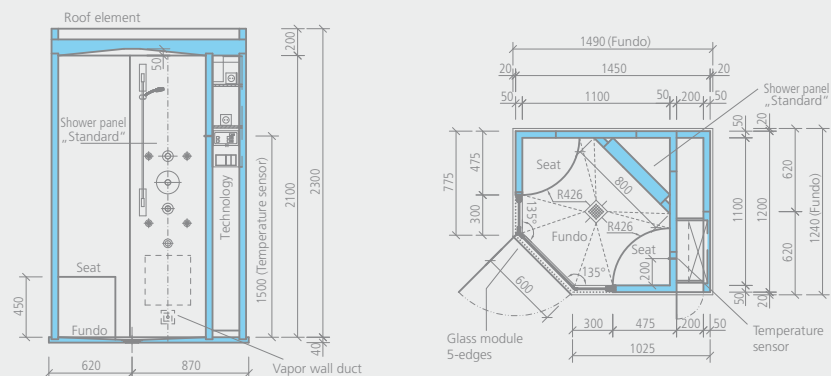

Technical drawings