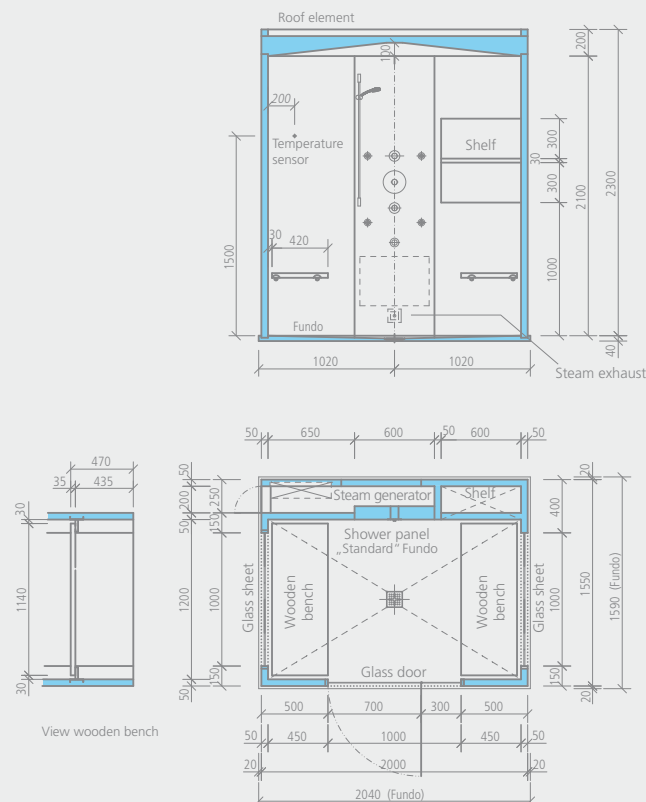

Technical drawings