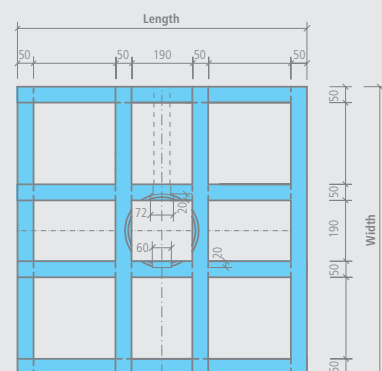

Technical drawings