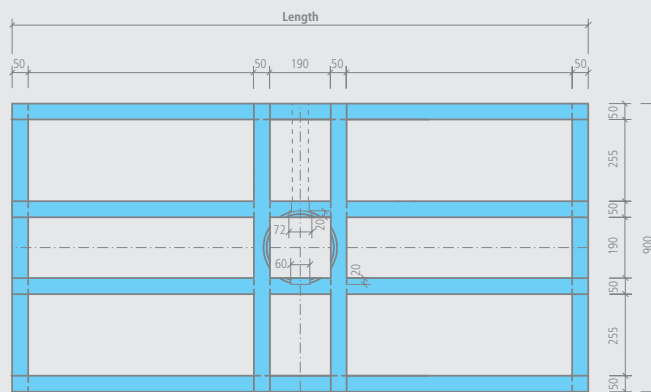

Technical drawings