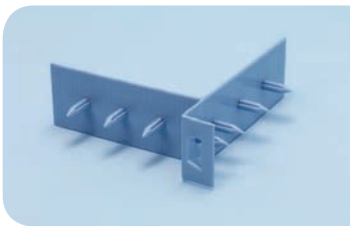

wedi *Tools* | connector 90°

Description	Packing unit/ box	Order no.
wedi Tools, connector 90°	100 units	09-53-00/191