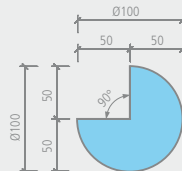

Technical drawings