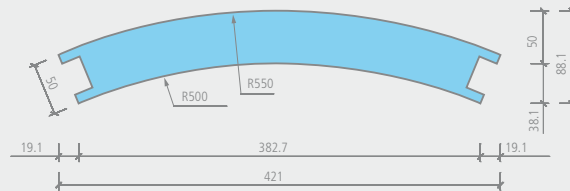

Technical drawings