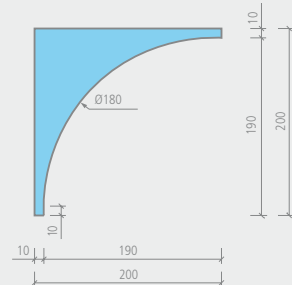

### Technical drawings

## Moltoro | corner profile

Description	Length x width x height	Packing unit	Order no.
Moltoro corner profile, inside radius 180 mm	200 x 200 x 2600 mm	1 unit	07-64-49/010

- 🔧 • 1 corner profile

- 📏 Moltoro corner profile,  
inside radius 180 mm
  - Inside: approx. 0.68 m<sup>2</sup>