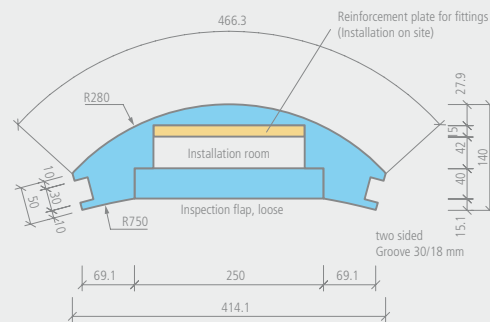

#### Technical drawings

## Moltoro | curved duct segment, diameter 1500 mm

Description	Length x width x height	Packing unit	Order no.
Moltoro curved duct segment, diameter 1500 mm	140 x 414.1 x 2600 mm	1 unit	07-64-49/014

- ! You will find suitable installation material on page 83.
- 🔧 • 1 supply segment + 2 springs

- 👤 2 x labour
- 📏 Moltoro curved duct segment,  
diameter 1500 mm
  - Inside: approx. 1.00 m<sup>2</sup>
  - Outside: approx. 1.21 m<sup>2</sup>

## Moltoro | corner profile

Description	Length x width x height	Packing unit	Order no.
Moltoro corner profile, inside radius 180 mm	200 x 200 x 2600 mm	1 unit	07-64-49/010

- 🔧 • 1 corner profile

- 📏 Moltoro corner profile,  
inside radius 180 mm
  - Inside: approx. 0.68 m<sup>2</sup>