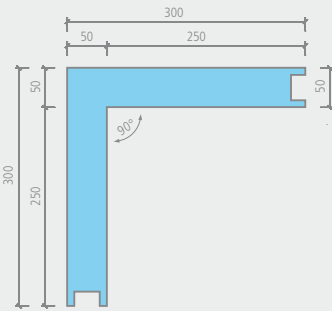

### Moltoromo | straight wall segment, 600 mm

Description	Length x width x height	Packing unit	Order no.
Moltoromo straight wall segment, 600 mm	600 x 50 x 2600 mm	1 unit	07-64-49/004

-  • You will find suitable installation material on page 83.
-  2 x labour
-  • 1 wall segment + 2 springs
-  Moltoromo straight wall segment, 600 mm
  - Inside: approx. 1.56 m²
  - Outside: approx. 1.56 m²

### Moltoromo | straight wall segment, 300 mm

Description	Length x width x height	Packing unit	Order no.
Moltoromo straight wall segment, 300 mm	300 x 50 x 2600 mm	1 unit	07-64-49/003

-  • You will find suitable installation material on page 83.
-  2 x labour
-  • 1 wall segment + 2 springs
-  Moltoromo straight wall segment, 300 mm
  - Inside: approx. 0.78 m²
  - Outside: approx. 0.78 m²

## Moltoromuo | angled wall segment

Description	Length x width x height	Packing unit	Order no.
Moltoromuo angled wall segment	300 x 300 x 2600 mm	1 unit	07-64-49/002

! • You will find suitable installation material on page 83.

## Moltoromuo | curved wall segment, diameter 500 mm

Description	Length x width x height	Packing unit	Order no.
Moltoromuo curved wall segment, diameter 500 mm	424.3/123.1 x 50 x 2600 mm	1 unit	07-64-49/005