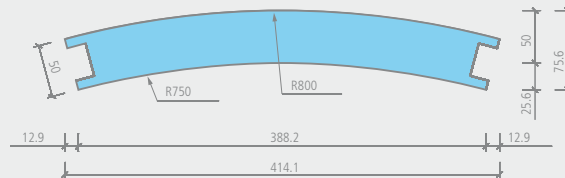

Technical drawings