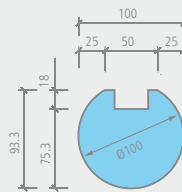

## Moltoro | corner profile

Description	Length x width x height	Packing unit	Order no.
Moltoro corner profile, inside radius 180 mm	200 x 200 x 2600 mm	1 unit	07-64-49/010

- 🔧 • 1 corner profile

- 📏 Moltoro corner profile,  
inside radius 180 mm
  - Inside: approx. 0.68 m<sup>2</sup>

### Technical drawings

### Moltoromo | centered end profile

Description	Length x width x height	Packing unit	Order no.
Moltoromo centered end profile	93.3 x 100 x 2600 mm	1 unit	07-64-49/008

 • 1 end profile + 1 spring

 Moltoromo centered end profile  
• outside: approx. 0.68 m²

### Moltoromo | lateral end profile

Description	Length x width x height	Packing unit	Order no.
Moltoromo lateral end profile	100 x 100 x 2600 mm	1 unit	07-64-49/009

 • 1 end profile

 Moltoromo lateral end profile  
• outside: approx. 0.61 m²