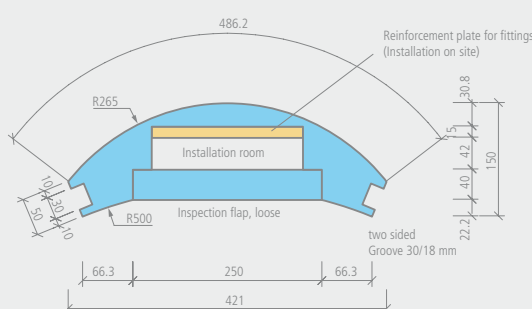

Technical drawings