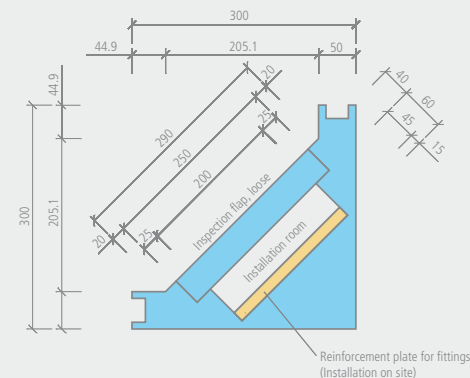

### Moltoromo | straight wall segment, 600 mm

Description	Length x width x height	Packing unit	Order no.
Moltoromo straight wall segment, 600 mm	600 x 50 x 2600 mm	1 unit	07-64-49/004

-  • You will find suitable installation material on page 83.
-  2 x labour
-  • 1 wall segment + 2 springs
-  Moltoromo straight wall segment, 600 mm
  - Inside: approx. 1.56 m²
  - Outside: approx. 1.56 m²

### Technical drawings