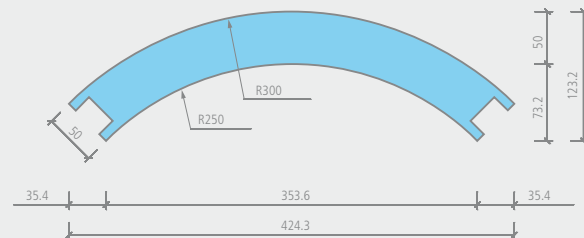

Technical drawings