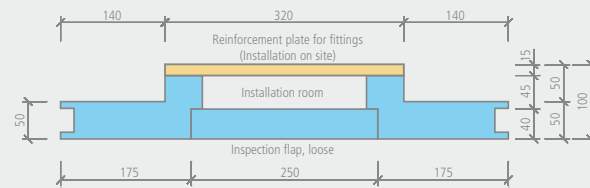

Technical drawings