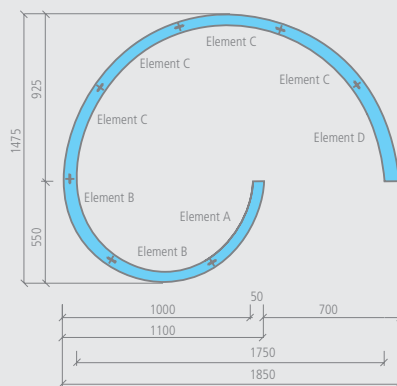

Fundo Nautilo, extension collar