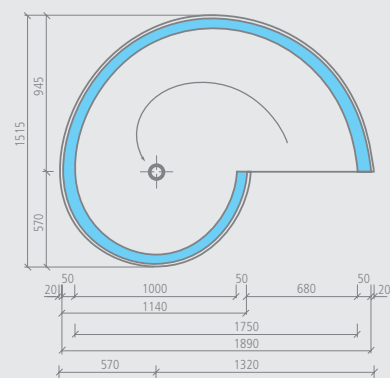

1890 x 1515 x 50 mm

10 units

07-37-36/066

- ! One packing unit = 10 pieces; all Fundo floor elements combinable, individual purchase possible!
- Only wedi drainage systems for Fundo can be installed with Fundo floor elements.

m² Fundo Nautilo, floor element:
approx. 1.60 m²

Technical drawings

wedi Fundo *Nautilo* | floor element, left entry

Please note:
Matching drain.
Order now!

Description

wedi Fundo Nautilo, floor element,
left entry

Length x width x thickness

Packing unit / palette

Order no.

1890 x 1515 x 50 mm

10 units

07-37-36/065

- ! One packing unit = 10 pieces; all Fundo floor elements combinable, individual purchase possible!
- Only wedi drainage systems for Fundo can be installed with Fundo floor elements.

m² Fundo Nautilo, floor element:
approx. 1.60 m²

Technical drawings