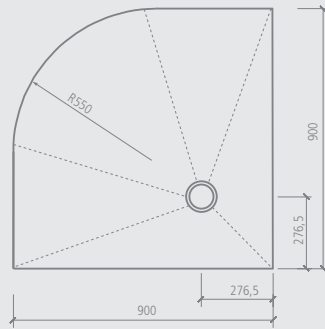

Fundo floor elements / wall elements / designer showers

wedi Fundo *Borgo* | floor element, offset drain

Please note: Matching drain. Order now!

Description	Length x width x thickness	Packing unit / palette	Order no.
wedi Fundo Borgo, floor element	900 x 900 x 40 mm	10 units	07-37-35/576
wedi Fundo Borgo, floor element	1000 x 1000 x 40 mm	10 units	07-37-36/576

-  One packing unit = 10 pieces; all Fundo floor elements combinable, individual purchase possible!
 -  Only wedi drainage systems for Fundo can be installed with Fundo floor elements.
-  Fundo Borgo, floor element:
 - 900 x 900 mm: approx. 0.80 m²
 - 1000 x 1000 mm: approx. 1.00 m²

Technical drawings

Fundo Borgo 900 x 900 mm

Fundo Borgo 1000 x 1000 mm