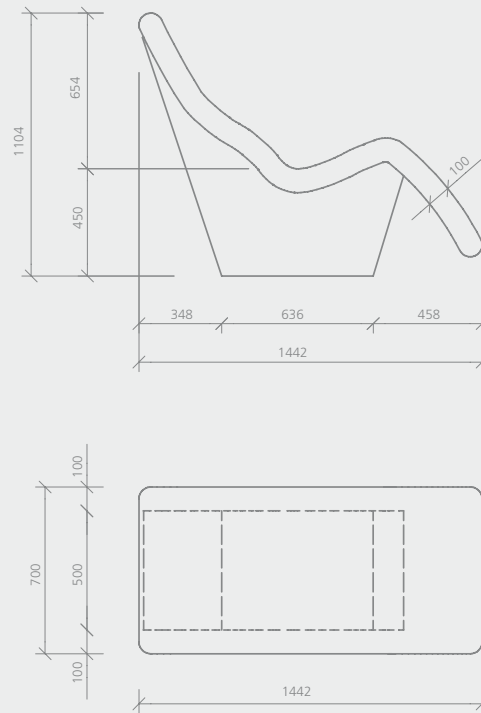

Technical drawings