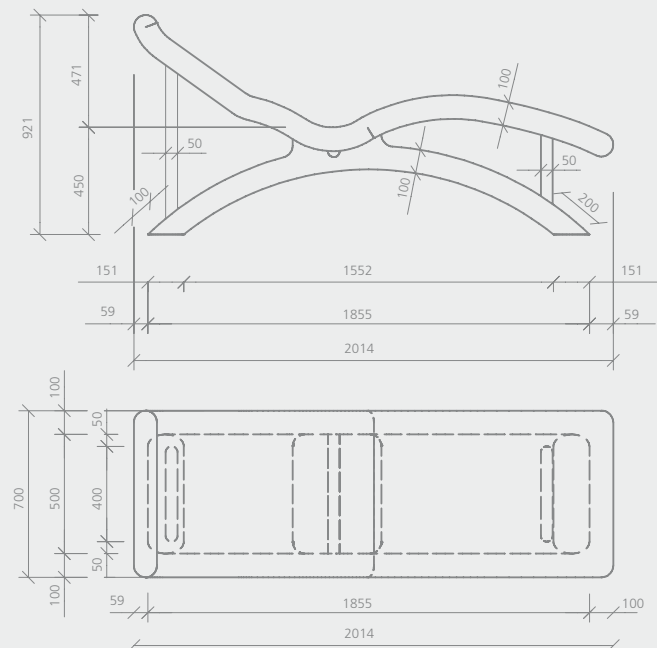

Length x width x height

Order no.

1920 x 700 x 672 mm

07-64-00/042

1920 x 700 x 672 mm

07-64-00/043

1920 x 700 x 672 mm

07-64-00/044

m² Lounger element:

ca. 3,18 m²

Carrier element:

ca. 3,05 m²

Technical drawings

Sanoasa wellness loungers

NEW Sanoasa Lounger 5 | wellness lounger

Description