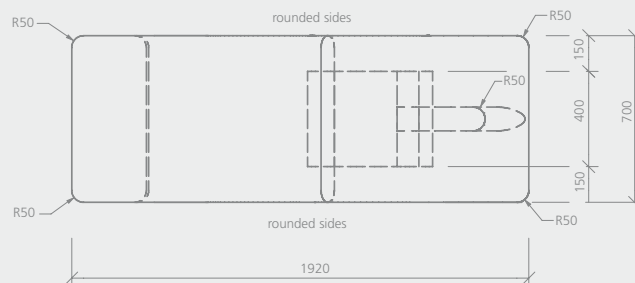

Length x width x height

Order no.

1920 x 700 x 672 mm

07-64-00/042

1920 x 700 x 672 mm

07-64-00/043

1920 x 700 x 672 mm

07-64-00/044

m² Lounger element:

ca. 4,15 m²

Carrier element:

ca. 0,47 m²

Technical drawings

NEW Sanoasa Lounger 2 | wellness lounger

Description	Length x width x height	Order no.
Sanoasa Lounger 2, wellness lounger, without heating	1442 x 700 x 1104 mm	07-64-00/045
Sanoasa Lounger 2, wellness lounger, with electric heating	1442 x 700 x 1104 mm	07-64-00/046
Sanoasa Lounger 2, wellness lounger, with hot water heating	1442 x 700 x 1104 mm	07-64-00/047