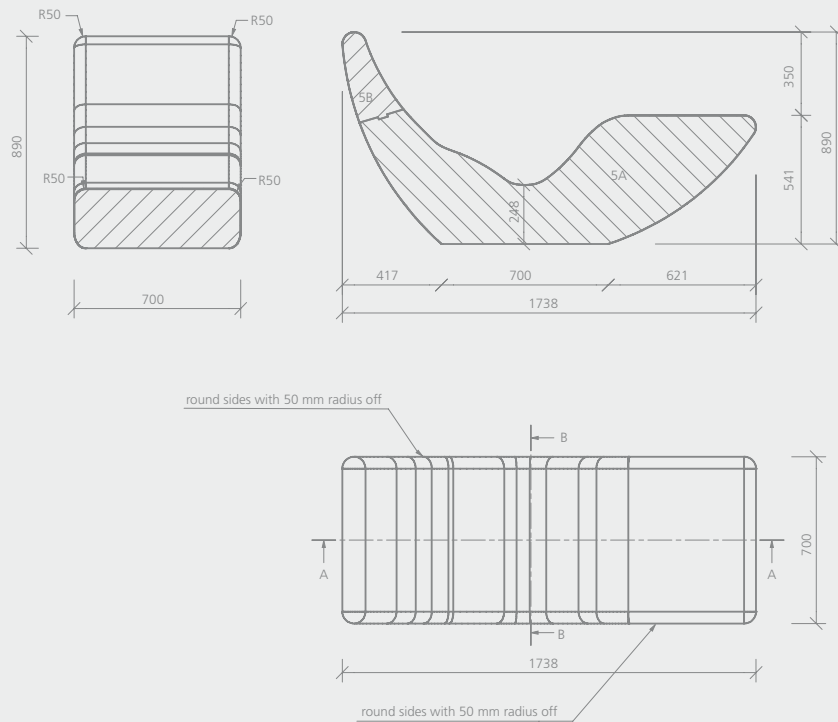

Technical drawings