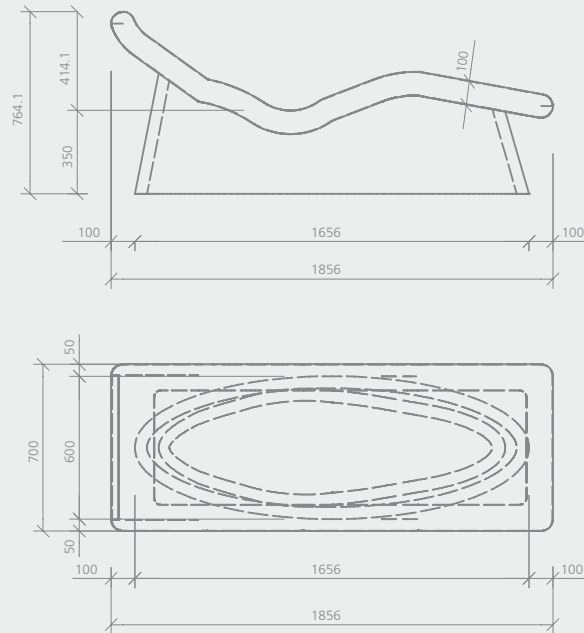

Length x width x height

Order no.

1920 x 700 x 672 mm

07-64-00/042

1920 x 700 x 672 mm

07-64-00/043

1920 x 700 x 672 mm

07-64-00/044

m² Lounger element:

ca. 3,07 m²

Carrier element:

ca. 1,28 m²

Technical drawings

NEW Sanoasa Lounger 4 | wellness lounger

Description

Sanoasa Lounger 4, wellness lounger, without heating