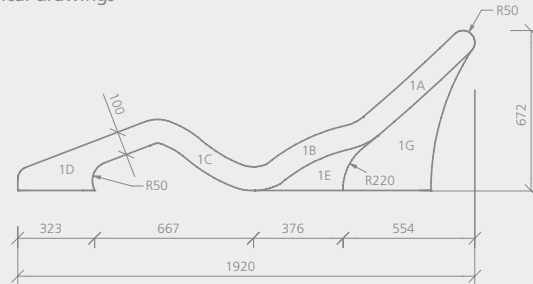

Length x width x height

Order no.

1920 x 700 x 672 mm

07-64-00/042

1920 x 700 x 672 mm

07-64-00/043

1920 x 700 x 672 mm

07-64-00/044

m² Lounger element:

ca. 4,15 m²

Carrier element:

ca. 0,47 m²

Technical drawings

NEW Sanoasa Lounger 2 | wellness lounger

Description	Length x width x height	Order no.
Sanoasa Lounger 2, wellness lounger, without heating	1442 x 700 x 1104 mm	07-64-00/045
Sanoasa Lounger 2, wellness lounger, with electric heating	1442 x 700 x 1104 mm	07-64-00/046
Sanoasa Lounger 2, wellness lounger, with hot water heating	1442 x 700 x 1104 mm	07-64-00/047