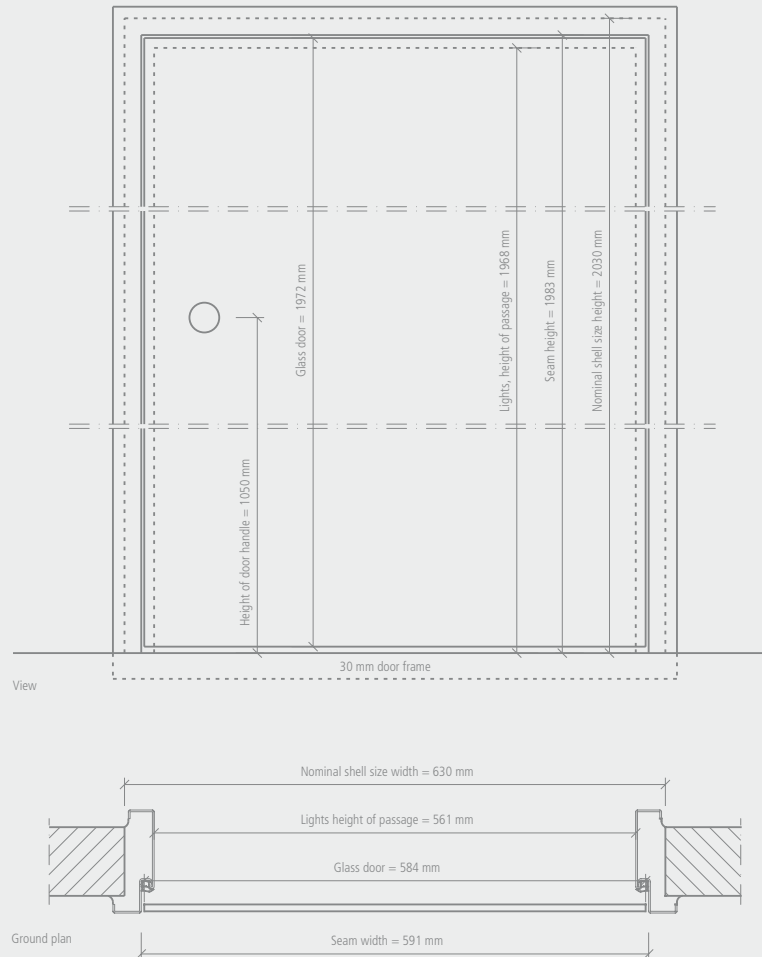

Glass doors for bathroom and wellness areas

wedi *Eterna* | glass door with stainless steel frame V₂A

Description	for wall thickness	Fold dimensions Width x Height	Packing unit	Order no.
wedi Eterna, glass door with stainless steel frame	80 mm	591 x 1983 mm	1 unit	07-64-00/012
wedi Eterna, glass door with stainless steel frame	80 mm	716 x 1983 mm	1 unit	07-64-00/022
wedi Eterna, glass door with stainless steel frame	50 mm	591 x 1983 mm	1 unit	67-67-00/000
wedi Eterna, glass door with stainless steel frame	80 mm	966 x 1983 mm	1 unit	67-64-00/020

! • Please specify the type of stop when ordering:
DIN left stop or DIN right

Technical drawings

wedi glass doors

Glass swinging door
for Fundo Trollo, designer shower

Glass swinging door
for Fundo Trollo^{libero}, designer shower

Description	Length x width x thickness	Radius	Packing unit	Order no.
Glass swinging door	1990 x 558 x 6 mm	530 mm	1 unit	60-80-01/100

- ! • The Glass swinging door is suitable for the design showers wedi Fundo Trollo and wedi Fundo Trollo^{libero}.
- Glass door can only be installed after tiling.