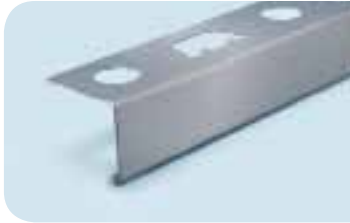

### wedi *Balco* | tile profile, thin bed process, stainless steel V<sub>4</sub>A, brushed

Description	Thickness	Packing unit/cover	Order no.
wedi Balco, tile profile, thin bed process, stainless steel V <sub>4</sub> A, satin brushed finish	30 mm	5 x 2.5 m rods	13-77-00/030
wedi Balco, tile profile, thin bed process, stainless steel V <sub>4</sub> A, satin brushed finish	40 mm	5 x 2.5 m rods	13-77-00/040
wedi Balco, tile profile, thin bed process, stainless steel V <sub>4</sub> A, satin brushed finish	60 mm	5 x 2.5 m rods	13-77-00/060
wedi Balco, tile profile, thin bed process, stainless steel V <sub>4</sub> A, satin brushed finish	90 mm	5 x 2.5 m rods	13-77-00/096

### wedi *Balco* | connector, thin bed process, stainless steel V<sub>4</sub>A, brushed

Description	Thickness	Packing unit/cardboard	Order no.
wedi Balco, connector, thin bed process, stainless steel V <sub>4</sub> A, satin brushed finish	30 mm	10 units	13-77-05/030
wedi Balco, connector, thin bed process, stainless steel V <sub>4</sub> A, satin brushed finish	40 mm	10 units	13-77-05/040
wedi Balco, connector, thin bed process, stainless steel V <sub>4</sub> A, satin brushed finish	60 mm	10 units	13-77-05/060
wedi Balco, connector, thin bed process, stainless steel V <sub>4</sub> A, satin brushed finish	90 mm	10 units	13-77-05/096