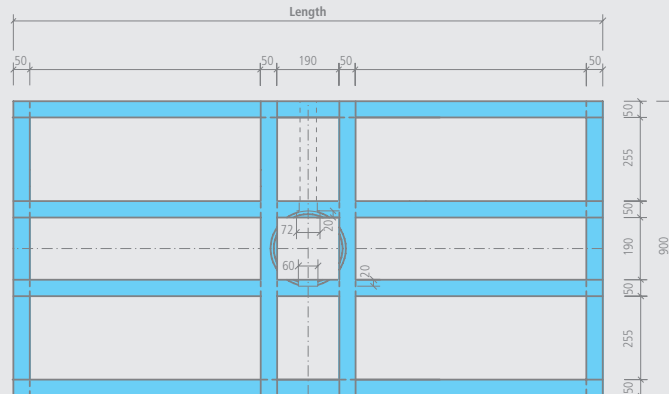

### Fundo *Primo Easy Set* | square, central drain

Description	Length x width x height	Packing unit	Order no.
Fundo Primo Easy Set, square, central drain	900 x 900 x 100 mm	1 unit	07-37-23/000
Fundo Primo Easy Set, square, central drain	1000 x 1000 x 100 mm	1 unit	07-37-24/131
Fundo Primo Easy Set, square, central drain	1200 x 1200 x 100 mm	1 unit	07-37-24/000
Fundo Primo Easy Set, square, central drain	1500 x 1500 x 100 mm	1 unit	07-37-24/175

#### Technical drawings

### Fundo *Primo Easy Set* | square, central drain

Description	Length x width x height	Packing unit	Order no.
Fundo Primo Easy Set, square, central drain	1200 x 900 x 100 mm	1 unit	07-37-24/174
Fundo Primo Easy Set, square, central drain	1800 x 900 x 100 mm	1 unit	07-37-23/580

## Fundo *Primo Easy Set* | rectangular, offset drain

Description	Length x width x height	Packing unit	Order no.
Fundo Primo Easy Set, rectangular, offset drain	1800 x 900 x 100 mm	1 unit	07-37-23/180

- ! • Fundo Primo Easy Set is also supplied as a construction kit.  
 • It must be glued using wedi Duporit adhesive sealant (Page 62).
- 👉 • 1 Fundo Primo Easy Set, quick installation of base element