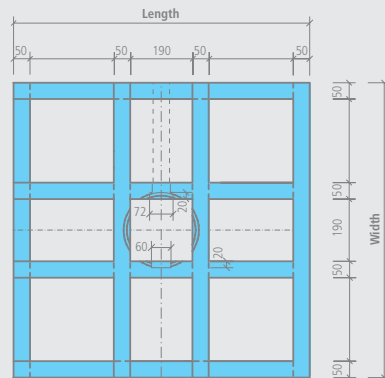

### Fundo *Primo Easy Set* | square, central drain

Description	Length x width x height	Packing unit	Order no.
Fundo Primo Easy Set, square, central drain	900 x 900 x 100 mm	1 unit	07-37-23/000
Fundo Primo Easy Set, square, central drain	1000 x 1000 x 100 mm	1 unit	07-37-24/131
Fundo Primo Easy Set, square, central drain	1200 x 1200 x 100 mm	1 unit	07-37-24/000
Fundo Primo Easy Set, square, central drain	1500 x 1500 x 100 mm	1 unit	07-37-24/175

### Fundo *Primo Easy Set* | square, central drain

Description	Length x width x height	Packing unit	Order no.
Fundo Primo Easy Set, square, central drain	1200 x 900 x 100 mm	1 unit	07-37-24/174
Fundo Primo Easy Set, square, central drain	1800 x 900 x 100 mm	1 unit	07-37-23/580

## Fundo *Primo Easy Set* | rectangular, offset drain

Description	Length x width x height	Packing unit	Order no.
Fundo Primo Easy Set, rectangular, offset drain	1800 x 900 x 100 mm	1 unit	07-37-23/180

- ! • Fundo Primo Easy Set is also supplied as a construction kit.  
 • It must be glued using wedi Duporit adhesive sealant (Page 62).
- 👉 • 1 Fundo Primo Easy Set, quick installation of base element