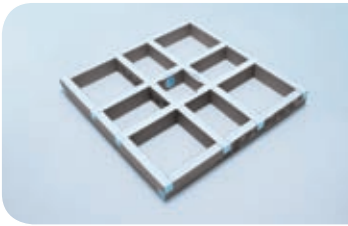

## Installation material for Fundo floor elements

### Fundo *Primo Easy Set* | square, central drain

Description	Length x width x height	Packing unit	Order no.
Fundo Primo Easy Set, square, central drain	900 x 900 x 100 mm	1 unit	07-37-23/000
Fundo Primo Easy Set, square, central drain	1000 x 1000 x 100 mm	1 unit	07-37-24/131
Fundo Primo Easy Set, square, central drain	1200 x 1200 x 100 mm	1 unit	07-37-24/000
Fundo Primo Easy Set, square, central drain	1500 x 1500 x 100 mm	1 unit	07-37-24/175

### Fundo *Primo Easy Set* | square, central drain

Description	Length x width x height	Packing unit	Order no.
Fundo Primo Easy Set, square, central drain	1200 x 900 x 100 mm	1 unit	07-37-24/174
Fundo Primo Easy Set, square, central drain	1800 x 900 x 100 mm	1 unit	07-37-23/580

## Fundo *Primo Easy Set* | rectangular, offset drain

Description	Length x width x height	Packing unit	Order no.
Fundo Primo Easy Set, rectangular, offset drain	1800 x 900 x 100 mm	1 unit	07-37-23/180

- ! • Fundo Primo Easy Set is also supplied as a construction kit.  
 • It must be glued using wedi Duporit adhesive sealant (Page 62).
- 👉 • 1 Fundo Primo Easy Set, quick installation of base element