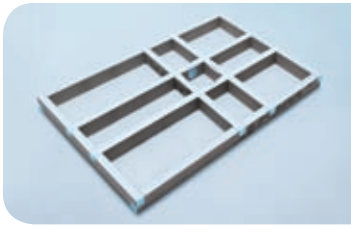

### Fundo *Primo Easy Set* | square, central drain

Description	Length x width x height	Packing unit	Order no.
Fundo Primo Easy Set, square, central drain	1200 x 900 x 100 mm	1 unit	07-37-24/174
Fundo Primo Easy Set, square, central drain	1800 x 900 x 100 mm	1 unit	07-37-23/580

- ! Fundo Primo Easy Set is also supplied as a construction kit.
- ! It must be glued using wedi Duporit adhesive sealant (Page 62).
- 👉 1 Fundo Primo Easy Set, quick installation of base element

## Fundo *Primo Easy Set* | rectangular, offset drain

Description	Length x width x height	Packing unit	Order no.
Fundo Primo Easy Set, rectangular, offset drain	1800 x 900 x 100 mm	1 unit	07-37-23/180

- ! • Fundo Primo Easy Set is also supplied as a construction kit.  
 • It must be glued using wedi Duporit adhesive sealant (Page 62).
- 👉 • 1 Fundo Primo Easy Set, quick installation of base element