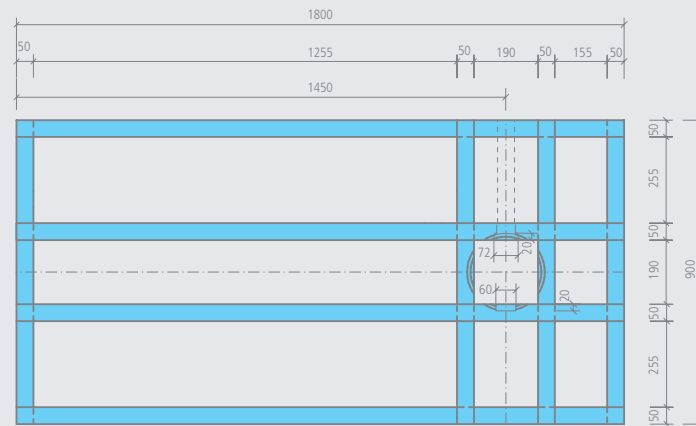

Technical drawings