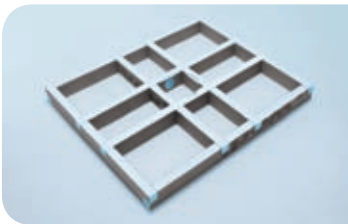

### Fundo *Primo Easy Set* | square, central drain

Description	Length x width x height	Packing unit	Order no.
Fundo Primo Easy Set, square, central drain	900 x 900 x 100 mm	1 unit	07-37-23/000
Fundo Primo Easy Set, square, central drain	1000 x 1000 x 100 mm	1 unit	07-37-24/131
Fundo Primo Easy Set, square, central drain	1200 x 1200 x 100 mm	1 unit	07-37-24/000
Fundo Primo Easy Set, square, central drain	1500 x 1500 x 100 mm	1 unit	07-37-24/175

- ! Fundo Primo Easy Set is also supplied as a construction kit.
- ! It must be glued using wedi Duporit adhesive sealant (Page 62).
- 👉 1 Fundo Primo Easy Set, quick installation of base element

### Fundo *Primo Easy Set* | square, central drain

Description	Length x width x height	Packing unit	Order no.
Fundo Primo Easy Set, square, central drain	1200 x 900 x 100 mm	1 unit	07-37-24/174
Fundo Primo Easy Set, square, central drain	1800 x 900 x 100 mm	1 unit	07-37-23/580

## Fundo *Primo Easy Set* | rectangular, offset drain

Description	Length x width x height	Packing unit	Order no.
Fundo Primo Easy Set, rectangular, offset drain	1800 x 900 x 100 mm	1 unit	07-37-23/180

- ! • Fundo Primo Easy Set is also supplied as a construction kit.  
 • It must be glued using wedi Duporit adhesive sealant (Page 62).
- 👉 • 1 Fundo Primo Easy Set, quick installation of base element