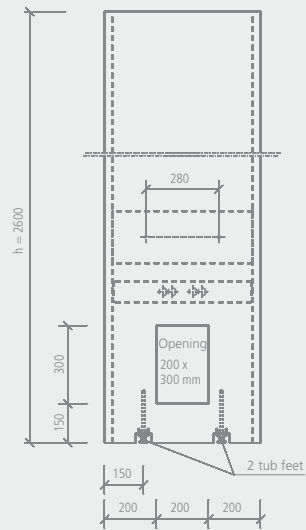

### Description

wedi Bloc, tube and pipe covering

Length x width x depth

2600 x 600 x 300 mm

Packing unit/palette

6 units

Order no.

04-15-00/000

### Technical drawings

Front view

Side view

Ground plan

- m<sup>2</sup>** wedi Bathboard, side panel
- 1800 x 600 x 30 mm: approx. 1.08 m<sup>2</sup>
  - 2100 x 600 x 30 mm: approx. 1.26 m<sup>2</sup>
- wedi Bathboard, head piece
- 760 x 600 x 30 mm: approx. 0.46 m<sup>2</sup>

- m<sup>2</sup>** Bathboard Shower, side panel
- 900 x 200 x 30 mm: approx. 0.18 m<sup>2</sup>
  - 900 x 300 x 30 mm: approx. 0.27 m<sup>2</sup>