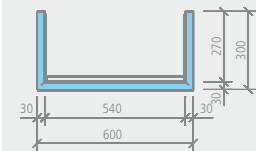

### Description

wedi Bloc, tube and pipe covering

Length x width x depth

2600 x 600 x 300 mm

Packing unit/palette

6 units

Order no.

04-15-00/000

### Technical drawings

Front view

Side view

Ground plan

- m<sup>2</sup>** wedi Bathboard, side panel
- 1800 x 600 x 30 mm: approx. 1.08 m<sup>2</sup>
  - 2100 x 600 x 30 mm: approx. 1.26 m<sup>2</sup>
- wedi Bathboard, head piece
- 760 x 600 x 30 mm: approx. 0.46 m<sup>2</sup>

- m<sup>2</sup>** Bathboard Shower, side panel
- 900 x 200 x 30 mm: approx. 0.18 m<sup>2</sup>
  - 900 x 300 x 30 mm: approx. 0.27 m<sup>2</sup>