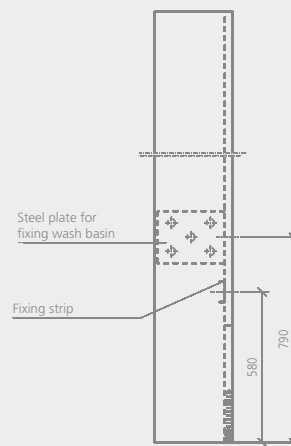

### Technical drawings

Front view

Side view

Ground plan

- m<sup>2</sup>** wedi Bathboard, side panel
- 1800 x 600 x 30 mm: approx. 1.08 m<sup>2</sup>
  - 2100 x 600 x 30 mm: approx. 1.26 m<sup>2</sup>
- wedi Bathboard, head piece
- 760 x 600 x 30 mm: approx. 0.46 m<sup>2</sup>

- m<sup>2</sup>** Bathboard Shower, side panel
- 900 x 200 x 30 mm: approx. 0.18 m<sup>2</sup>
  - 900 x 300 x 30 mm: approx. 0.27 m<sup>2</sup>